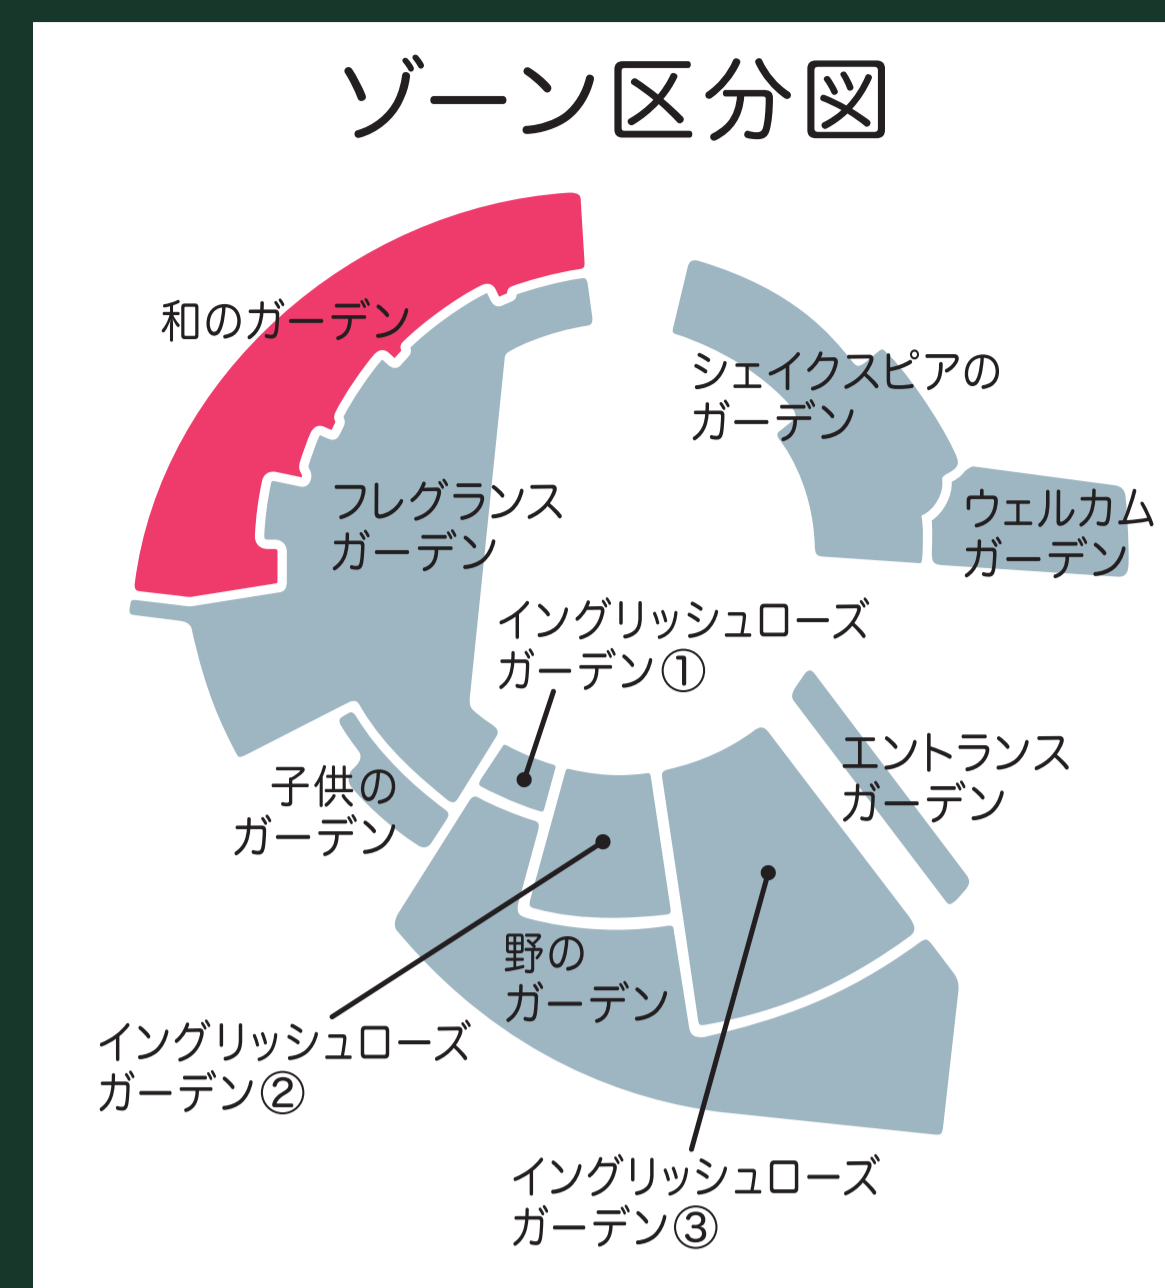

和のガーデン

Japanese Rose Garden

このゾーンには、和の雰囲気をもつバラや日本で作出されたバラをあつめ、白・赤・黄・ピンクの庭と紫のボーダーを構成しています。

The roses assembled here have an especially Japanese ambience, or were originally bred in Japan. This zone is divided into white, red, yellow and pink gardens, with purple roses along the edges.